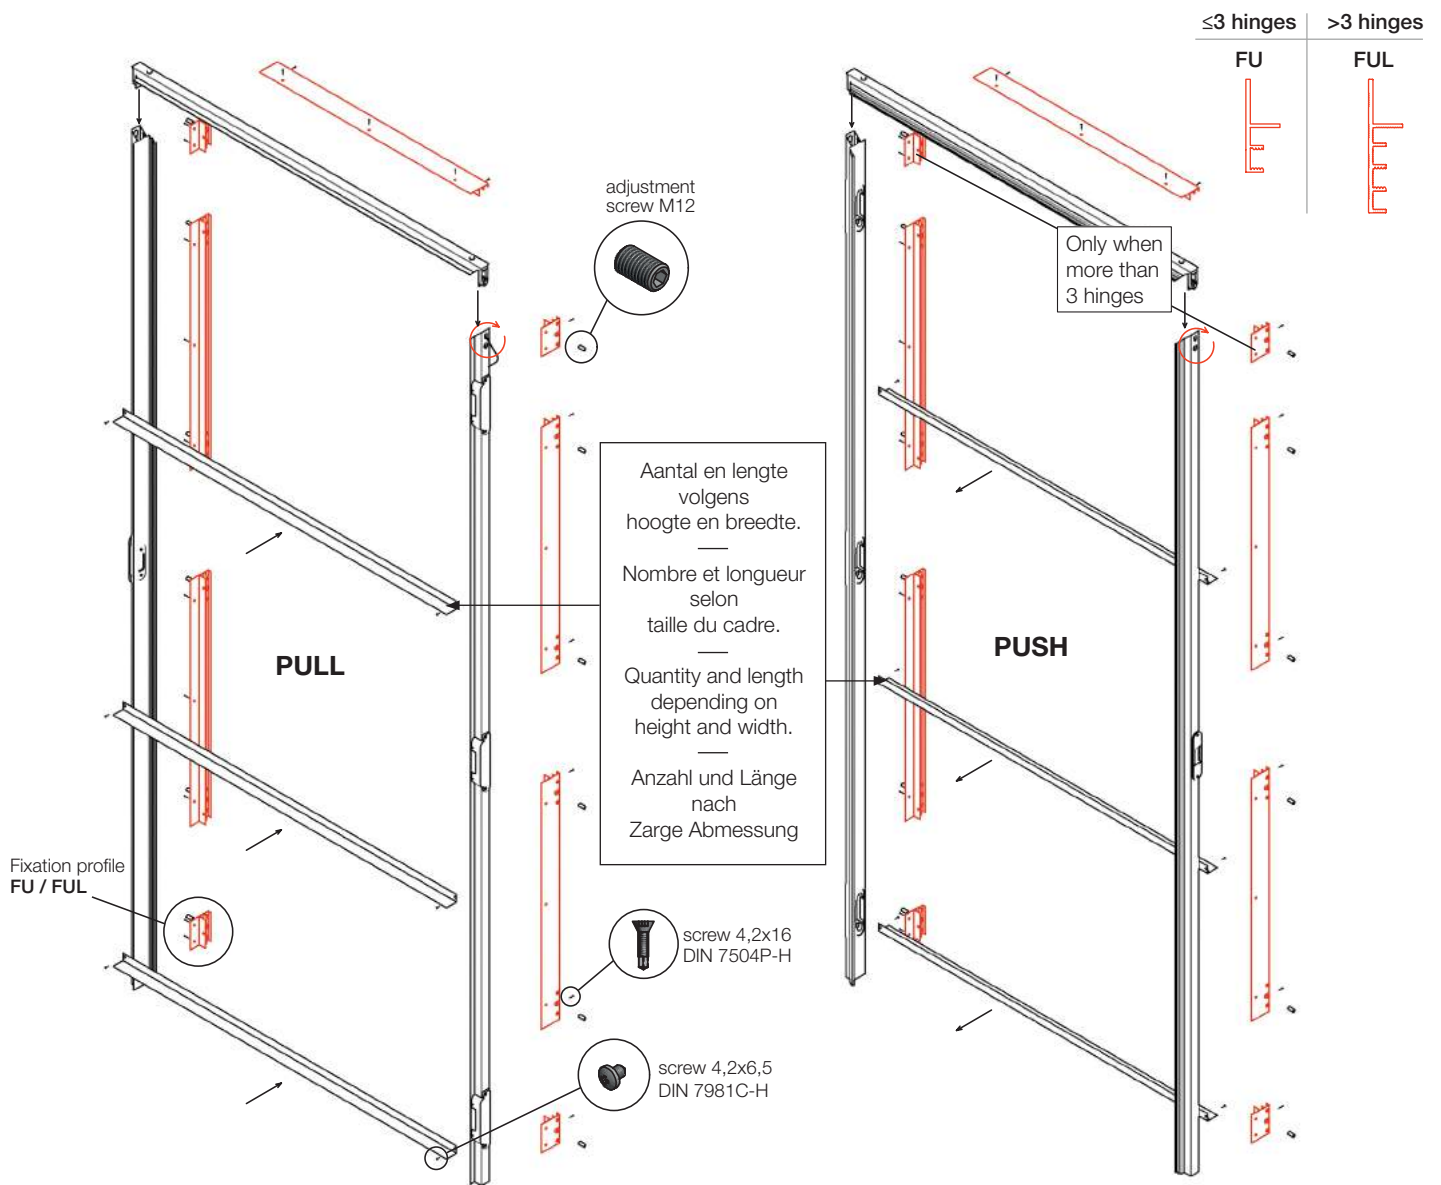

X240 - UNIVERSAL KIT FOR DOOR THICKNESS - 40/50 mm

X245 - UNIVERSAL KIT FOR DOOR THICKNESS - 44-45/55 mm

X250 - UNIVERSAL KIT FOR DOOR THICKNESS - 50/60 mm