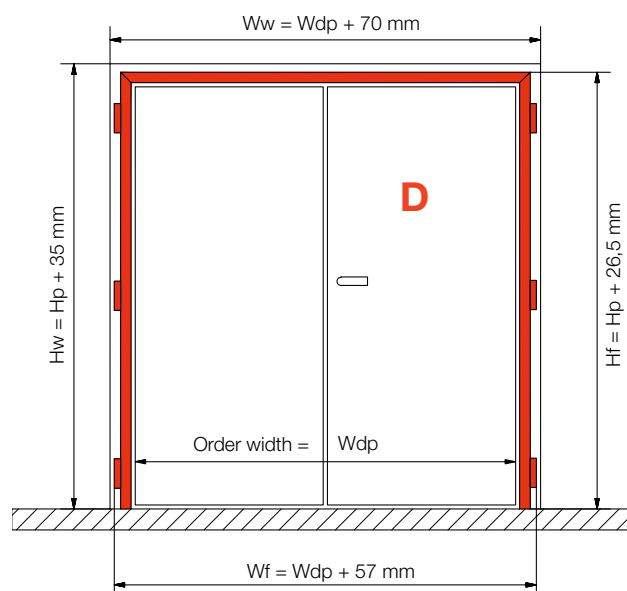

OVERHEAD DOOR CLOSER

GEZE BOXER
XA-BOXER2-4

ACTIVE STOP
XA-AS001

X1 / X2 - MEASUREMENTS

HP = Height doorpanel (max 3000mm)
 WP = Width doorpanel

Hf = Height doorframe
 Wf = Width doorframe

Hw = Opening height wall
 Ww = Opening width wall