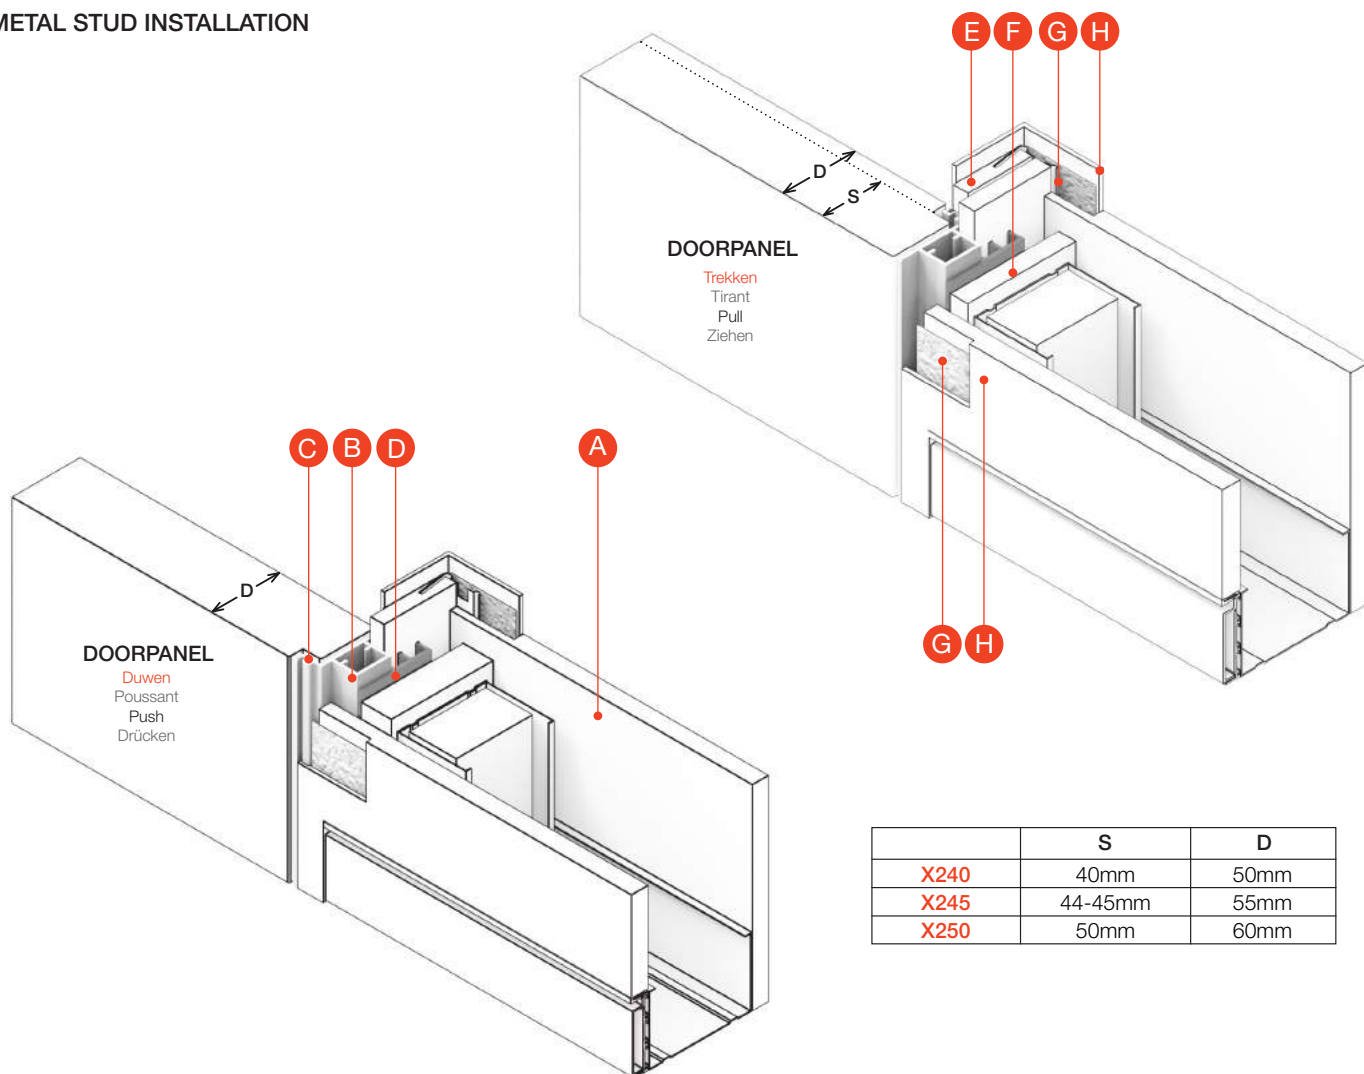

X240 - UNIVERSAL KIT FOR DOOR THICKNESS - 40/50 mm

X245 - UNIVERSAL KIT FOR DOOR THICKNESS - 44-45/55 mm

X250 - UNIVERSAL KIT FOR DOOR THICKNESS - 50/60 mm

METAL STUD INSTALLATION

- **A** Metal Stud + gipsplaat
  Métal Stud + carton-plâtre
  Metal Stud + plasterboard
  Ständerwerk + Beplankung
- **B** Xinnix profiel X2
  Profilé Xinnix X2
  Xinnix profile X2
  Xinnix Universalzarge X2
- **C** Slagdichting
  Joint d'étanchéité
  Gasket
  Anschlagdichtung
- **D** FU/ FUL profiel met stelschroeven
  Profil de montage FU/ FUL avec des vis de fixation
  Fixing profile FU/ FUL with adjustment screws
  Montageprofil FU/FUL mit Stellschrauben
- **E** Afwerkingsprofiel XA-FIN (optioneel)
  Profilé de finition XA-FIN (option)
  Finishing profile XA-FIN (optional)
  Fertigungsprofil Gipskarton mit Verputzecke XA-FIN (optional)
- **F** PU schuim (Low Expansion)
  Mousse PU (Low Expansion)
  PU-foam (Low Expansion)
  Pu Schaum (Low Expansion)
- **G** Papierpand P50 (niet meegeleverd)
  Bande de papier P50 (non inclus)
  Paper tape P50 (not included)
  Papierband P50 (nicht enthalten)
- **H** Opvullaag - Jointfiller Vario, ProMix Premium of gelijkaardig
  Couche de finition - Jointfiller Vario, ProMix Medium ou similaire
  Finishing layer - Jointfiller Vario, ProMix Medium or equivalent
  Verspachtelung - Rigips Vario, Knauf Uniflott oder gleichwertig