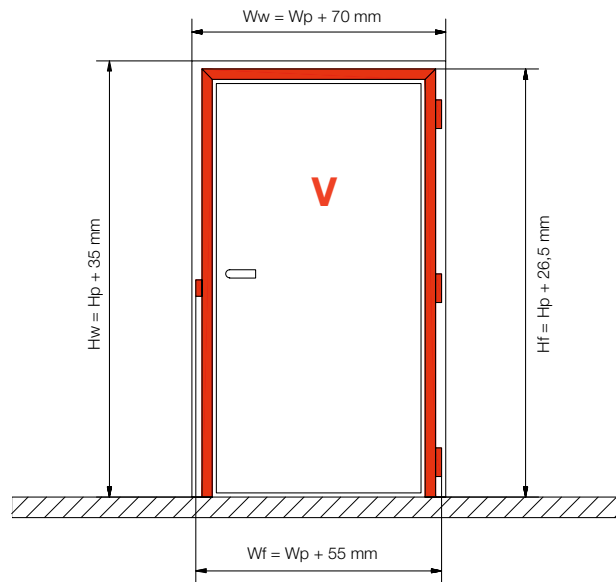

OVERHEAD DOOR CLOSER

GEZE BOXER
XA-BOXER2-4

ACTIVE STOP
XA-AS001

X1 / X2 - MEASUREMENTS

HP = Height doorpanel (max 3000mm)
 WP = Width doorpanel

Hf = Height doorframe
 Wf = Width doorframe

Hw = Opening height wall
 Ww = Opening width wall