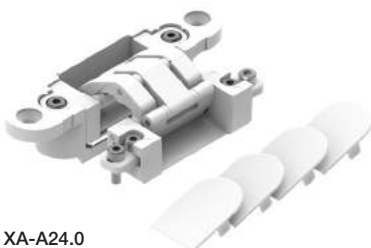

XA-A24.0
WIT | BLANC | WHITE | WEIß
Xinnix Selection