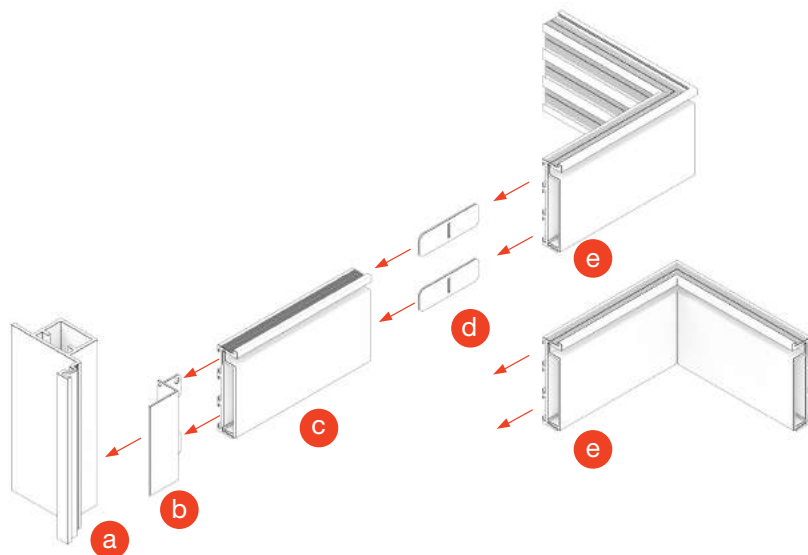

X240 - UNIVERSAL KIT FOR DOOR THICKNESS - 40/50 mm

X245 - UNIVERSAL KIT FOR DOOR THICKNESS - 44-45/55 mm

X250 - UNIVERSAL KIT FOR DOOR THICKNESS - 50/60 mm

XP50[®] - UNIVERSAL INTEGRATED XINNIX PLINTH

- a** X2
- b** XP50-C002
- c** XP50 + XP50-Cover
- d** XP50-C001
- e** XP50-A045 (+45° / -45°)