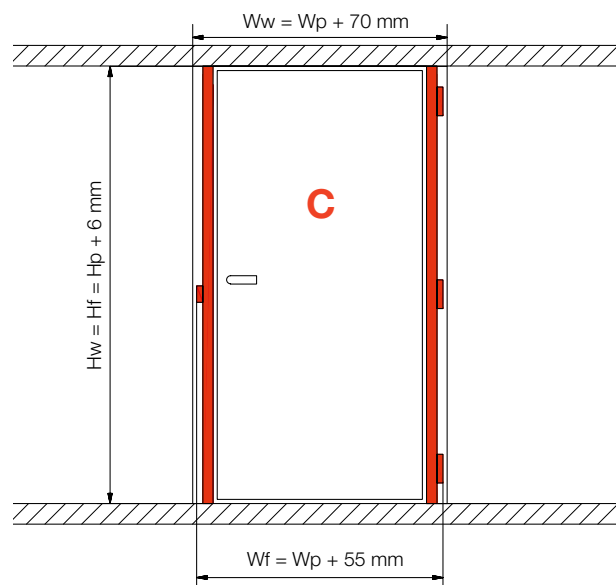

OVERHEAD DOOR CLOSER

GEZE BOXER
XA-BOXER2-4

ACTIVE STOP
XA-AS001

X1 / X2 - MEASUREMENTS

HP = Height doorpanel (max 3000mm)
 WP = Width doorpanel

Hf = Height doorframe
 Wf = Width doorframe

Hw = Opening height wall
 Ww = Opening width wall